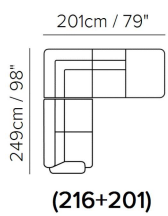

■ Vers. 009

■ Vers. 210+201

■ Vers. 004

SCHEMATICS

COMPOSITION EXAMPLES

TECHNICAL INFORMATION

	COVERING	Mix Next Leather <input checked="" type="checkbox"/>	Leather <input checked="" type="checkbox"/>	Soft Cover <input checked="" type="checkbox"/>		
	LEGS	Wood <input type="checkbox"/>	Metal <input type="checkbox"/>	Plastic <input checked="" type="checkbox"/>	Castors <input type="checkbox"/>	Upholstered <input type="checkbox"/>
	FILLING	Arms <input checked="" type="checkbox"/> Fiber <input type="checkbox"/> Foam <input type="checkbox"/> Feather/Fiber Mix <input type="checkbox"/> Feather	Seat cushion <input type="checkbox"/> Fiber <input checked="" type="checkbox"/> Foam <input type="checkbox"/> Feather/Fiber Mix <input type="checkbox"/> Feather	Back cushion <input checked="" type="checkbox"/> Fiber <input type="checkbox"/> Foam <input type="checkbox"/> Feather/Fiber Mix <input type="checkbox"/> Feather		
	COMFORT	Standard Comfort <input checked="" type="checkbox"/>	Firm Comfort <input type="checkbox"/>			
	FUNCTION	Bed <input type="checkbox"/>	Electric motion <input checked="" type="checkbox"/>	Motion <input type="checkbox"/>	Recliner <input checked="" type="checkbox"/>	Sliding <input type="checkbox"/>
	OPTIONS	Nails <input type="checkbox"/>	Removable <input type="checkbox"/>	Contrast Stitching <input checked="" type="checkbox"/>		

NOTES

- Contrast stitching is available only with certain covers and option is managed directly in NARES.
- All arms, back and seat surfaces are covered in Top Grain.
- This model is available with split leather exterior covering (Side, Rear and Front Panels)
- Tight Seat Cushion (the seat cushions of the models are fixed to the frame)
- Tight Back Cushion (the back cushions of the models are fixed to the frame)
- Internal wooden frame
- Without Feet Assembled (the feet will be in a bag inside the package)
- Plastic Wrap (the model will be wrapped in a plastic bag)
- Feet height 6,5 cm