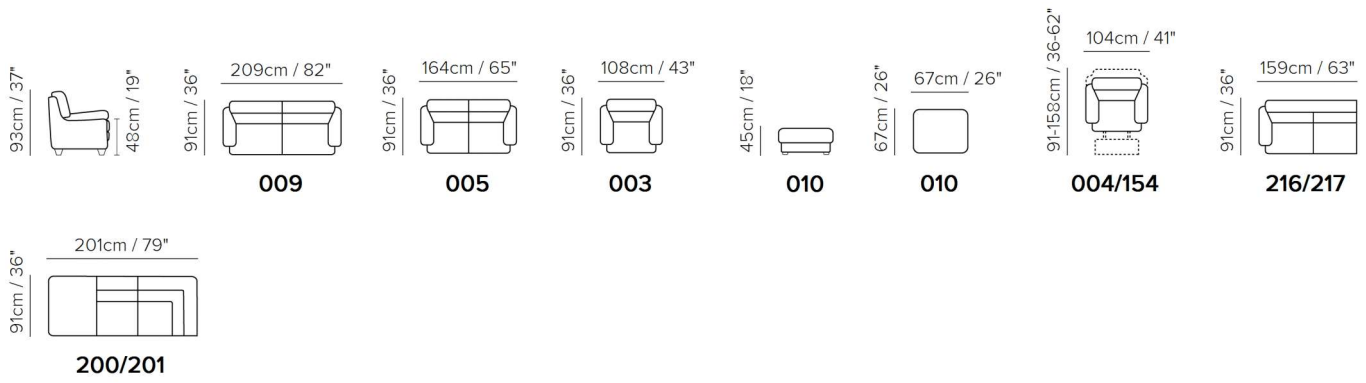

■ Vers. 009

■ Vers. 210+201

■ Vers. 004

SCHEMATICS

COMPOSITION EXAMPLES

TECHNICAL INFORMATION

	COVERING	Mix Next Leather <input checked="" type="checkbox"/>	Leather <input checked="" type="checkbox"/>	Soft Cover <input checked="" type="checkbox"/>		
	LEGS	Wood <input type="checkbox"/>	Metal <input type="checkbox"/>	Plastic <input checked="" type="checkbox"/>	Castors <input type="checkbox"/>	Upholstered <input type="checkbox"/>
	FILLING	Arms <input checked="" type="checkbox"/> Fiber <input type="checkbox"/> Foam <input type="checkbox"/> Feather/Fiber Mix <input type="checkbox"/> Feather	Seat cushion <input type="checkbox"/> Fiber <input checked="" type="checkbox"/> Foam <input type="checkbox"/> Feather/Fiber Mix <input type="checkbox"/> Feather	Back cushion <input checked="" type="checkbox"/> Fiber <input type="checkbox"/> Foam <input type="checkbox"/> Feather/Fiber Mix <input type="checkbox"/> Feather		
	COMFORT	Standard Comfort <input checked="" type="checkbox"/>	Firm Comfort <input type="checkbox"/>			
	FUNCTION	Bed <input type="checkbox"/>	Electric motion <input checked="" type="checkbox"/>	Motion <input type="checkbox"/>	Recliner <input checked="" type="checkbox"/>	Sliding <input type="checkbox"/>
	OPTIONS	Nails <input type="checkbox"/>	Removable <input type="checkbox"/>	Contrast Stitching <input checked="" type="checkbox"/>		

NOTES

- Contrast stitching is available only with certain covers and option is managed directly in NARES.
- All arms, back and seat surfaces are covered in Top Grain.
- This model is available with split leather exterior covering (Side, Rear and Front Panels)
- Tight Seat Cushion (the seat cushions of the models are fixed to the frame)
- Tight Back Cushion (the back cushions of the models are fixed to the frame)
- Internal wooden frame
- Without Feet Assembled (the feet will be in a bag inside the package)
- Plastic Wrap (the model will be wrapped in a plastic bag)
- Feet height 6,5 cm